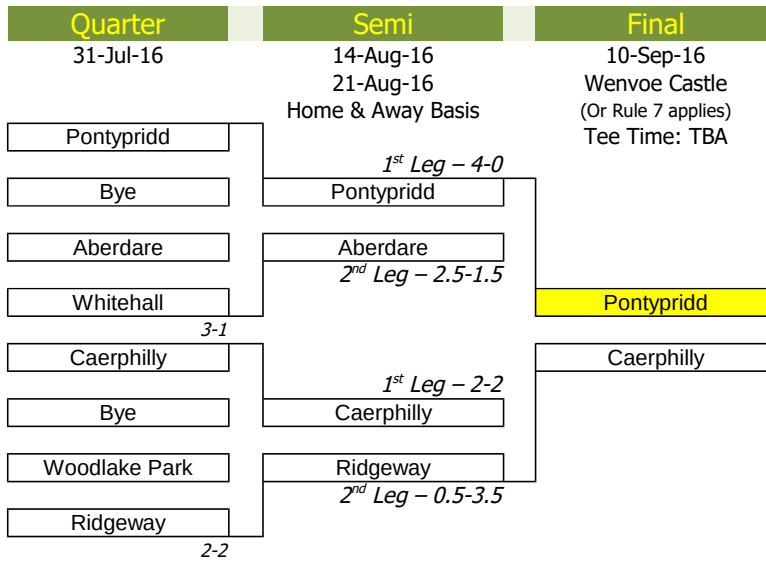

League Play-Off

Plate Competition

J D Cup

Preliminary Round	Round 1	Round 2	Quarter	Semi	Final
17-Apr-16	08-May-16	29-May-16	26-Jun-16	24-Jul-16 07-Aug-16 Home & Away Basis	03-Sep-16 Wenvoe Castle (Or Rule 7 applies) Tee Time: TBA
Parc v Vale of Glamorgan W/O	Vale of Glamorgan A	Pontypridd C	Pontypridd C		
Pontypridd v Celtic Manor 4-0	Pontypridd C 2-2	Blackwood F	Blackwood F 4-0		
	Blackwood F	Green Meadows C	Pontypridd C		
	Green Meadows C 2.5-1.5	Caerphilly D	Caerphilly D 4-0		
	Caerphilly D	Radyr F	Caerphilly D		
	Radyr F 4-0	Maesteg C	Pyle & Kenfig B 3-1		
	Maesteg C	Pyle & Kenfig B		1 st Leg - 3-1	Pontypridd C
	Pyle & Kenfig B ?	Whitchurch E			
	Whitchurch E	Llantrisant B	Whitchurch E		
	Llantrisant B 3-0	Aberdare A	Aberdare A		
	Aberdare A	Coed Y Mwstwr D	Whitchurch E		
	Coed Y Mwstwr D 2.5-1.5	Woodlake Park B	Woodlake Park B		
	Woodlake Park B	Creigiau C	Woodlake Park B		
	Creigiau C 3-1	Cradoc F	Cradoc F 4-0		
	Cradoc F	Cilsanws C			
	Cilsanws C 3-1	Mountain Ash D			
	Mountain Ash D	Bargoed C	Bargoed C		
	Bargoed C 0-4	Dinas Powys A	Dinas Powys A 1-3		
	Dinas Powys A	Tredegar Park D	Dinas Powys A		
	Tredegar Park D W/O	Llanwern E	Llanwern E 2.5-1.5		
	Llanwern E	St Mary's E	Llanwern E		
	St Mary's E 4-0	Cottrell Park B	Cottrell Park B 3-1		
	Cottrell Park B	Glamorganshire A		1 st Leg - 1.5-2.5	Dinas Powys A
	Glamorganshire A 3.5-0.5	Virginia Park A			
	Virginia Park A	Rhondda B	Virginia Park A		
	Rhondda B 4-0	Wenvoe Castle A	Wenvoe Castle A 2-2		
	Wenvoe Castle A	Newport E	Wenvoe Castle A		
	Newport E 3-1	Morlais Castle B	Morlais Castle B 3-1		
	Morlais Castle B	Ridgeway F	Morlais Castle B		
	Ridgeway F 3-1	St Mellons D	St Mellons D 3.5-0.5		
	St Mellons D	Whitehall E			
	Whitehall E ?				
				2 nd Leg - 4-0	Woodlake Park B
					Woodlake Park
					Wenvoe Castle
				2 nd Leg - TBC	