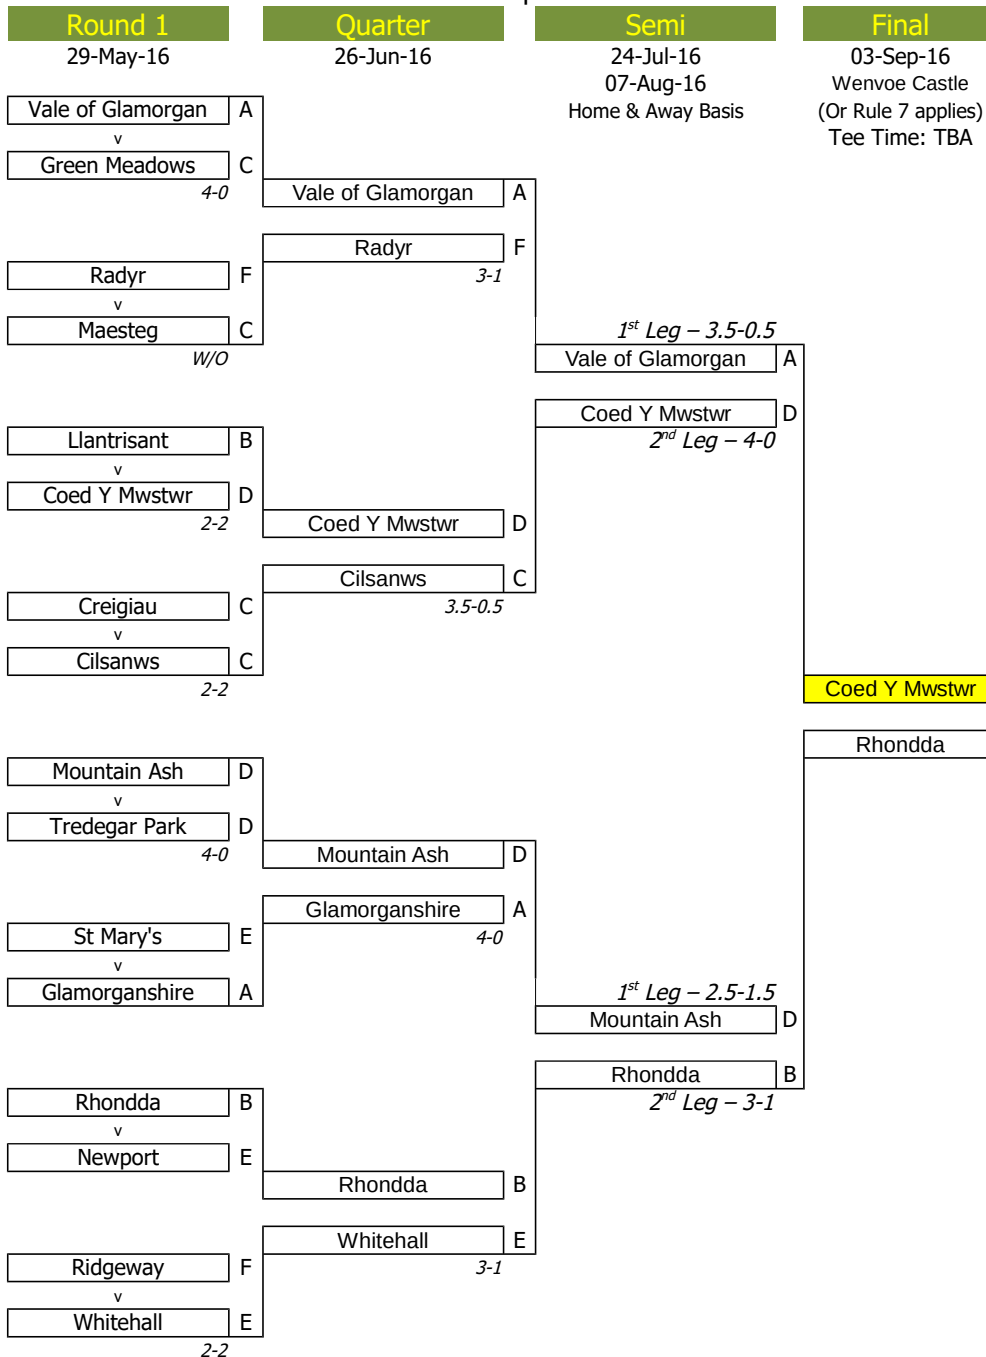

League Play-Off

Plate Competition

J D Cup

Preliminary Round	Round 1	Round 2	Quarter	Semi	Final
17-Apr-16	08-May-16	29-May-16	26-Jun-16	24-Jul-16 07-Aug-16 Home & Away Basis	03-Sep-16 Wenvoe Castle (Or Rule 7 applies) Tee Time: TBA
Parc v Vale of Glamorgan W/O	Vale of Glamorgan A	Pontypridd C	Pontypridd C		
Pontypridd v Celtic Manor 4-0	Pontypridd C 2-2	Blackwood F	Blackwood F 4-0		
	Blackwood F	Green Meadows C	Pontypridd C		
	Green Meadows C 2.5-1.5	Caerphilly D	Caerphilly D 4-0		
	Caerphilly D	Radyr F	Caerphilly D		
	Radyr F 4-0	Maesteg C	Pyle & Kenfig B 3-1		
	Maesteg C	Pyle & Kenfig B		1 st Leg - 3-1	Pontypridd C
	Pyle & Kenfig B ?	Whitchurch E			
	Whitchurch E	Llantrisant B	Whitchurch E		
	Llantrisant B 3-0	Aberdare A	Aberdare A		
	Aberdare A	Coed Y Mwstwr D	Whitchurch E		
	Coed Y Mwstwr D 2.5-1.5	Woodlake Park B	Woodlake Park B		
	Woodlake Park B	Creigiau C	Woodlake Park B		
	Creigiau C 3-1	Cradoc F	Cradoc F 4-0		
	Cradoc F	Cilsanws C			
	Cilsanws C 3-1	Mountain Ash D			
	Mountain Ash D	Bargoed C	Bargoed C		
	Bargoed C 0-4	Dinas Powys A	Dinas Powys A 1-3		
	Dinas Powys A	Tredegar Park D	Dinas Powys A		
	Tredegar Park D W/O	Llanwern E	Llanwern E 2.5-1.5		
	Llanwern E	St Mary's E	Llanwern E		
	St Mary's E 4-0	Cottrell Park B	Cottrell Park B 3-1		
	Cottrell Park B	Glamorganshire A		1 st Leg - 1.5-2.5	Dinas Powys A
	Glamorganshire A 3.5-0.5	Virginia Park A			
	Virginia Park A	Rhondda B	Virginia Park A		
	Rhondda B 4-0	Wenvoe Castle A	Wenvoe Castle A 2-2		
	Wenvoe Castle A	Newport E	Wenvoe Castle A		
	Newport E 3-1	Morlais Castle B	Morlais Castle B 3-1		
	Morlais Castle B	Ridgeway F	Morlais Castle B		
	Ridgeway F 3-1	St Mellons D	St Mellons D 3.5-0.5		
	St Mellons D	Whitehall E			
	Whitehall E ?				
				2 nd Leg - 4-0	Woodlake Park B
					Woodlake Park
					Wenvoe Castle
				2 nd Leg - TBC	